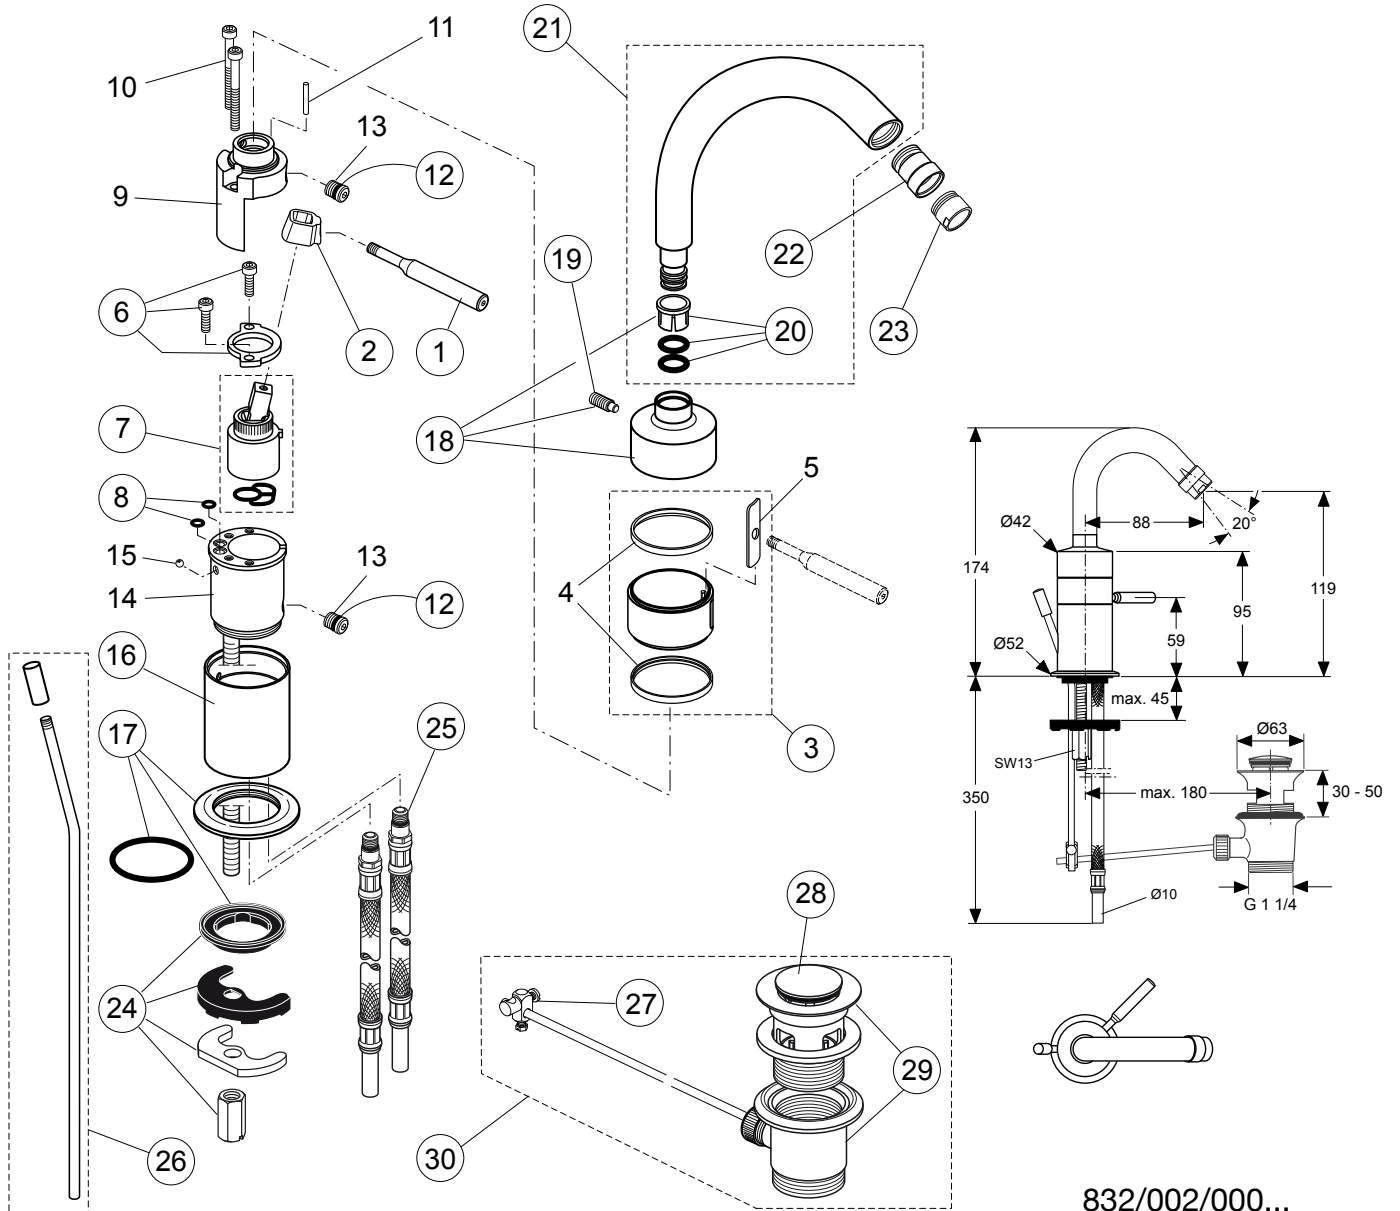

Produced from:

832/002/000...

Bidet with Pop-up waste
chrome **H2020AA**

Replace XX with the appropriate finish code
chrome = AA

Example spare part order:
H 961 532 AA in chrome

Pos.	Description	Part-Number	Qty.	Pos.	Description	Part-Number	Qty.
1	Stick	H 961 532 AA	1 pcs	17	Escutcheon with washer	H 960 717 AA	1 pcs
2	Adapter for stick/cartridge	H 960 811 NU	1 pcs	18	Trim cap cpl. + Pos. 11	A 961 478 AA	1 pcs
3	Cover complete	H 960 073 AA	1 pcs	19	Thread pin M5	A 961 479 NU	1 set
4	Plastic ring			20	Glide ring with o-rings	H 960 788 NU	1 set
5	Cover sheet			21	Spout	A 961 480 AA	1 pcs
6	Clamping set f. cartridge	H 960 815 NU	1 pcs	22	Ball joint M18x1	A 960 019 AA	1 pcs
7	Cartridge complete	H 960 072 NU	1 pcs	23	Aerator complete	H 960 918 AA	1 pcs
8	O-ring Ø 4,57 x 1,02	H 960 816 NU	2 pcs		Insert for Aerator	H 960 963 NU	1 pcs
9	Top part body			24	Fixation set	H 960 993 NU	1 pcs
10	Cylindr. screw M4 x 40			25	Flex. hose M8x1-360mm	H 960 809 NU	1 pcs
11	Cylindrical pin Ø 2 x 8			26	Knob with rod	H 960 870 AA	1 pcs
12	O-Ring Ø 4,47 x 1,78	A 963 867 NU	1 set	27	Bracket	H 960 103 AA	1 pcs
13	Thread plug M7			28	Pop-up	H 960 100 AA	1 pcs
14	Bottom part body			29	Pop-up waste without 28	H 960 101 AA	1 pcs
15	Inox ball			30	Pop-up waste complete	H 3699 AA	1 pcs
16	Sleeve with Jado Logo	A 961 472 AA	1 pcs				